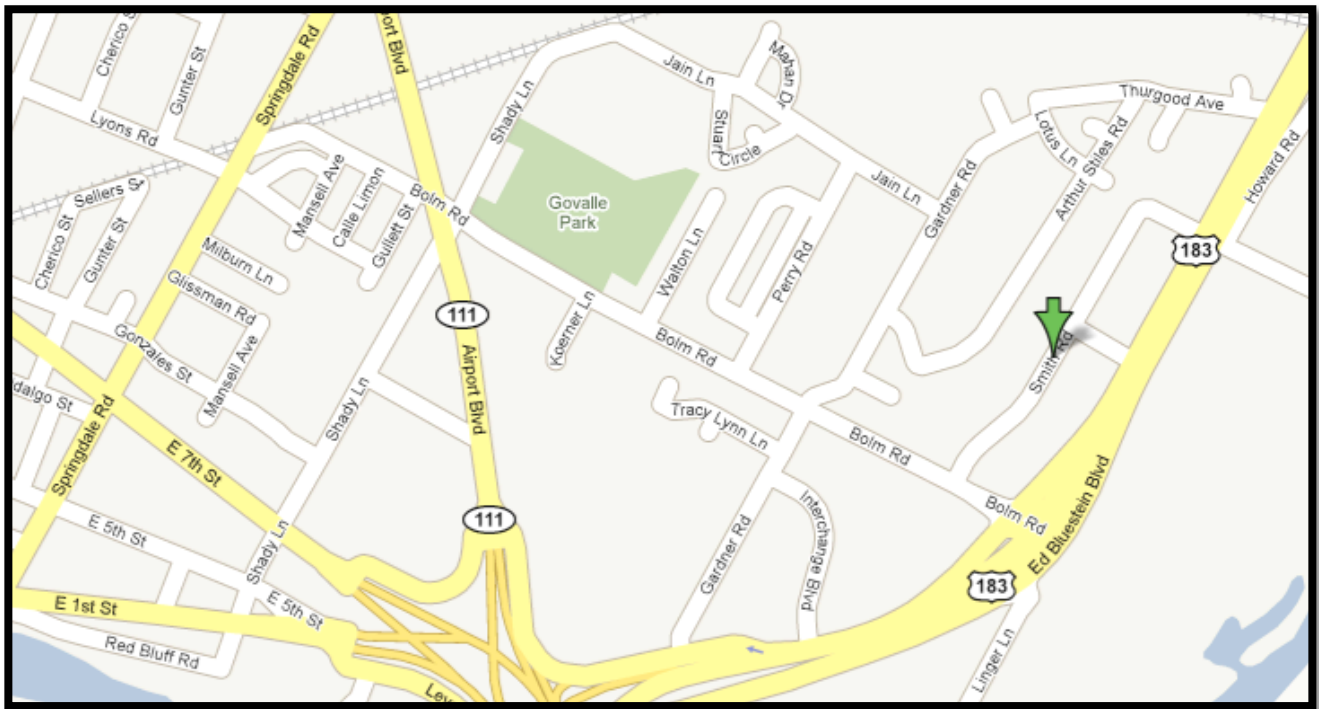

1406 Smith Road, Unit A
Austin, Tx 78721
512.440.7045

Directions:

From Downtown-

- 7th Street East to Springdale Road. Left on Springdale Road to Bolm Road (just before the railroad tracks). Right on Bolm Road. Cross Airport Blvd and keep going until you reach Smith Road. Left on Smith Road. We will be on the left hand side.

From North Austin-

- 183 South until you reach the Bolm Road exit. Turn right on Bolm Road. Take your next right on Smith Road. We will be on the left hand side.

From South Austin:

- Hwy 71 East until you reach 183 North Exit. Go north on 183 to the Bolm Road exit. Go left on Bolm Road to your next right turn, Smith Road. We will be on the left hand side.